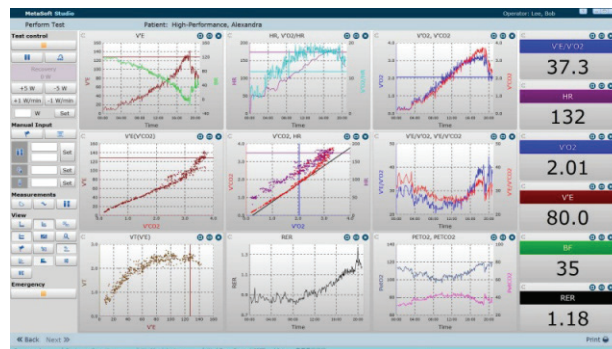

SOFTWARE

SPECIFICATIONS

METALYZER PACKAGE	
MetaSoft Studio Basic License	●
Performance Assessment	●
Exercise Scheduler	●
Spirometry	○
Metabolism for CPET	●
Basal Resting Metabolic Rate	○
Type	Bluetooth (adapter included)
Frequency	2.4 GHz
Heart Rate	Polar H7 3-Channel ECG (○) 12-Channel ECG (○)
PC Interface	USB/Bluetooth
Unit Weight	2.4 lb. (1.1 kg)
Width	6.5" (16.5 cm)
Length	9.3" (11.9 cm)
Height	3.3" (4.6 cm)
Power Supply	115 VAC
Warm-Up Time	approx. 30 min
Temperature	14° to max. +104 F
Ambient Pressure	500 - 1,050 mbar
Relative Humidity	0 - 99% (non-condensing)
Measuring Method	Breath-by-breath
Volume Transducer	●
Tango Blood Pressure Module	○
Sample Line 2 m	●
Face Mask (S,M)	●
Cortex Cart	○
internal ML Battery	○
External Battery	○
Calibration Kit	●
Warranty	1 Year Non-Wear Items 1 Year Wear Items

Specifications subject to change without written notice. Warranties outside the U.S. may vary - Please contact your dealer for details.

FOR ADDITIONAL INFORMATION ABOUT THIS PRODUCT VISIT WWW.WOODWAY.COM OR CALL 800.WOODWAY TO TALK TO A REPRESENTATIVE.